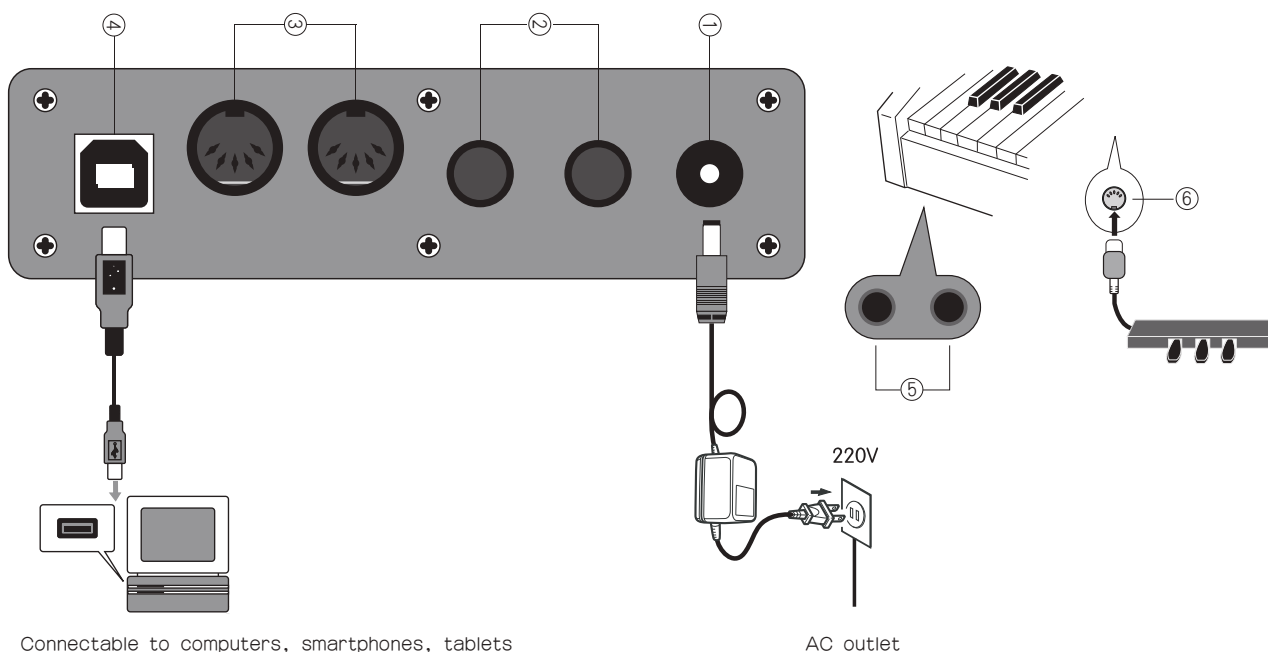

Function introduction	1
Catalog	2
Installation guide	3
Wooden stand installation	3
Illustration of the socket	4
Power cord connection	4
Audio output/input interface	4
MIDI output/input interface	4
USB transfer interface	4
Double headset socket	4
Pedal socket	4
Pedal unit function	5
Function Operation	6
Appendix	10
Product maintenance	14
Safety precautions	15
Warranty Card	18

Illustration of the socket

1 POWER LINE CONNECTION

1. When used according to the access power line, one end is inserted into the socket at the bottom of the piano operation plate. The other end is inserted into the 220V household power socket (Figure 1)
2. If you do not use this product for a long time, unplug the power cord and keep it properly.

2 AUDIO INPUT / OUTPUT PLUG

1. The audio output socket can be connected to large sound box equipment.(Figure 2)
2. The audio input socket connects the external sound source to the electric piano for playback. (Figure 2)