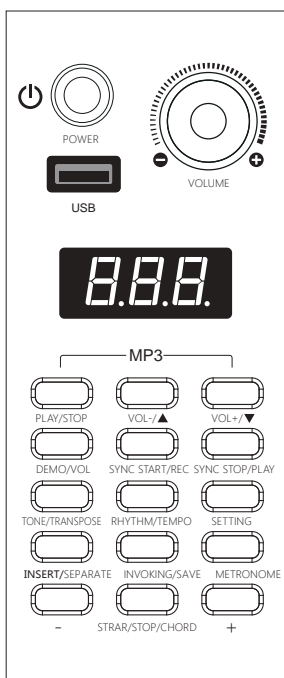

LCD display : Button:

Function Operation

11 DUAL KEYBOARD (DETACHED)

- In the keyboard separation method, the keyboard is divided into two parts with the keyboard separation point, the left hand part is played with a regular tone and the right hand part is played with a different tone.
- Long press (INSERT/DUAL KEYBOARD) key to open the dual keyboard function
 - short press (SETTING) key to select the keyboard separation point function, use (+) key or (-) key or directly press the piano key to select the separation point.
- Short press (SETTING) key to enter the setting status, select the left keyboard volume function, you can adjust the left key keyboard volume.
- The first long press of the (FILLN/SEPARATE) key turns on the keyboard separation (dual keyboard) function, and the second long press of the (FILLN/SEPARATE) key turns off the keyboard separation (dual keyboard) function.

12 Recording and playback (playback)

- Press and hold the (SYNC START/REC) key to enter the recording ready state, press any key or short press the (STRAR/STOP/CHORD) key to start recording.
- If the chords are open, the recording includes both the rhythm and the melody, otherwise only the melody is recorded.
- Long press (SYNC START/REC) key or short press (STRAR/STOP/CHORD) key to end recording.
- Press and hold the (SYNC STOP/PLAY) button to play the previously recorded music.

13 STRENGTH

- Long press (SETTING) button to toggle the intensity adjustment.
- This digital piano has multi-level strength touch.
- The power-on default is strength on.

Function Operation

14 TEMPO

- Long press the (RHYTHM/TEMPO) key to switch to the speed adjustment status, use the (+) key or (-) key to adjust knot. You can adjust the tempo of the rhythm, demonstration song, metronome, and recording.
- Press the (+) and (-) keys simultaneously to quickly restore the default tempo of the current tempo or demonstration tune.
- Different speed 30-300 Preset 120.