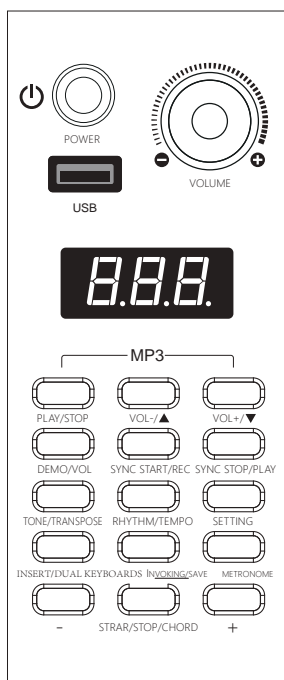

5 Synchronous start and synchronous stop

- Short press the (Sync Start/Record) key to turn on the Sync Start function.
- Short press the (Sync Stop/Record) key to turn off the sync function.
- When playing a chord, press the (Sync Start/Record) key briefly for the first time - press a key in the A1-F4# range of the chord area to enter sync mode.
- For chord synchronization, please refer to the instructions for single-finger accompaniment or multi-finger accompaniment.

LCD display :

SET
OFF
SynStart

Button:

SYNC START/REC

SYNC STOP/PLAY

Function Operation

6 Insert

- With the rhythm started, short press the (Insert) key to turn on the insert function.
- The insertion function can only be activated with the insertion and release rhythm.
- Short press the (Dual keyboards) key to toggle between A/B paragraphs.

LCD display : Button:

7 DEMO/VOL

- When starting the rhythm or demonstration song function - Press and hold the (DEMO/VOL) key to turn on the volume function - Press the (+) key or (l) key to adjust the volume.
- The volume is adjusted when the current state is Demo, and the other states are Rhythm volume. Range 000-100 Default 80.