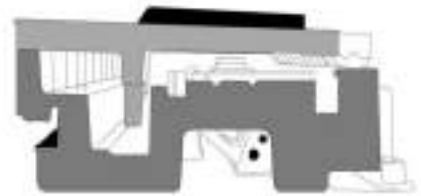

88 PROGRESSIVE HEAVY HAMMER KEYS

88 key progressive lever heavy hammer keyboard gives you a real touch like playing on a grand piano.

- Item No.: CDP-906
- Product features: track anti-skid
- Appearance: black and white baking lacquer
- Keyboard: 88 standard heavy hammer keyboard (including black keys)
- France dream sound source
- Tone: electric piano tone
- Power switch/master volume control
- Soft pedal / Sostenuto pedal / sustain pedal
- MIDI function / audio output / audio input
- Dual headphone audio output
- USB interface link: cell phone, tablet, computer