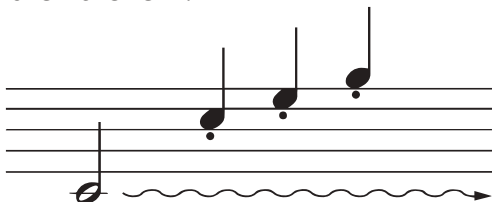

2 sustain (middle) pedal

If you play a note or chord on the keyboard and press the sustain pedal, as long as the pedal is pressed (just like a damper pedal) those notes will be extended, but the notes played after them will not be extended. This extends the chord note, while the other notes are "broken".