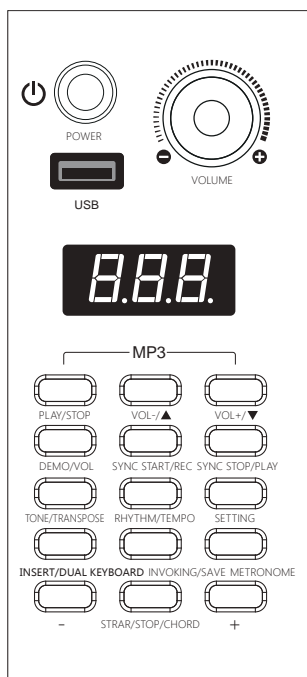

LCD display : Button:

10 DEMO

- This digital piano has 120 built-in demos to showcase a wide range of tones. Users can get a first glimpse of this digital piano through the demonstration songs.
 - Short press (DEMO/VOL) to select the desired track with the (+) or (-) key - Short press (STRAR/STOP/CHORD) to start or or stop playing the demo song.
- Short press (SETTING) to select the practice function while playing a demonstration song to enable the left hand/right hand/left and right hand practice functions.

LCD display : Button:

Function Operation

11 DUAL KEYBOARD (DETACHED)

- In the keyboard separation method, the keyboard is divided into two parts with the keyboard separation point, the left hand part is played with a regular tone and the right hand part is played with a different tone.
- Long press (INSERT/DUAL KEYBOARD) key to open the dual keyboard function
 - short press (SETTING) key to select the keyboard separation point function, use (+) key or (-) key or directly press the piano key to select the separation point.
- Short press (SETTING) key to enter the setting status, select the left keyboard volume function, you can adjust the left key keyboard volume.
- The first long press of the (FILLN/SEPARATE) key turns on the keyboard separation (dual keyboard) function, and the second long press of the (FILLN/SEPARATE) key turns off the keyboard separation (dual keyboard) function.