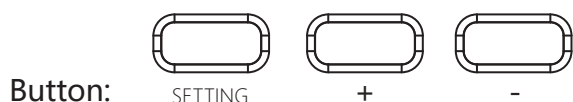

17 SETTING

Note: Short press the (SETTING) key to select dual tone, reverb, chorus, harmony, and tuning functions, and adjust them with the (+) key or (-) key. Reverb (1-8), Chorus (1-8), Chorus (1-10), Tuning (-100 to 100)