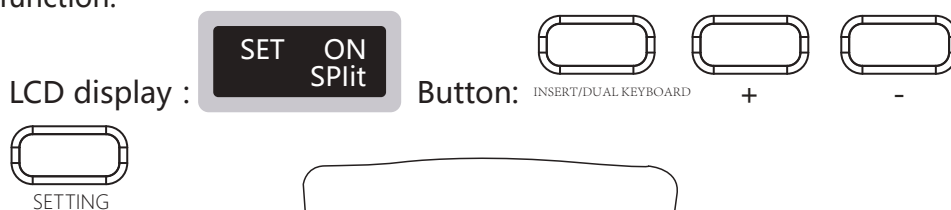

LCD display : Button:

Function Operation

11 DUAL KEYBOARD (DETACHED)

- In the keyboard separation method, the keyboard is divided into two parts with the keyboard separation point, the left hand part is played with a regular tone and the right hand part is played with a different tone.
- Long press (INSERT/DUAL KEYBOARD) key to open the dual keyboard function
 - short press (SETTING) key to select the keyboard separation point function, use (+) key or (-) key or directly press the piano key to select the separation point.
- Short press (SETTING) key to enter the setting status, select the left keyboard volume function, you can adjust the left key keyboard volume.
- The first long press of the (FILLN/SEPARATE) key turns on the keyboard separation (dual keyboard) function, and the second long press of the (FILLN/SEPARATE) key turns off the keyboard separation (dual keyboard) function.