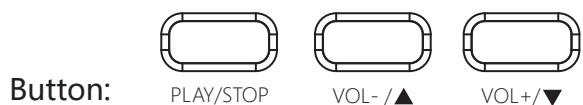

16 MP3

- Short press (VOL- /▲) to switch to the previous song, long press to reduce the MP3 volume.
- Short press (VOL+ /▼) to switch to the next song, long press to increase MP3 volume.
- Press the (PLAY/STOP) key briefly to play the song from the MP3.
- Press and hold the (PLAY/STOP) key to stop playing the song in the MP3.