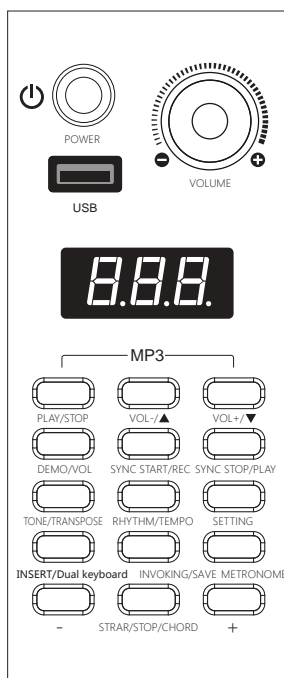

Function Operation

1 Master Volume Control

- Use the (Volume) knob to control the master volume level.
- (Volume) knob to the right to turn the master volume increases , The master volume is reduced by turning the (volume) knob to the left.
- Before turning on the power, turn the (volume) knob to the left to turn the master volume to the minimum.
- To turn off the digital piano, first turn the (volume) knob to the left to turn the master volume to minimum.