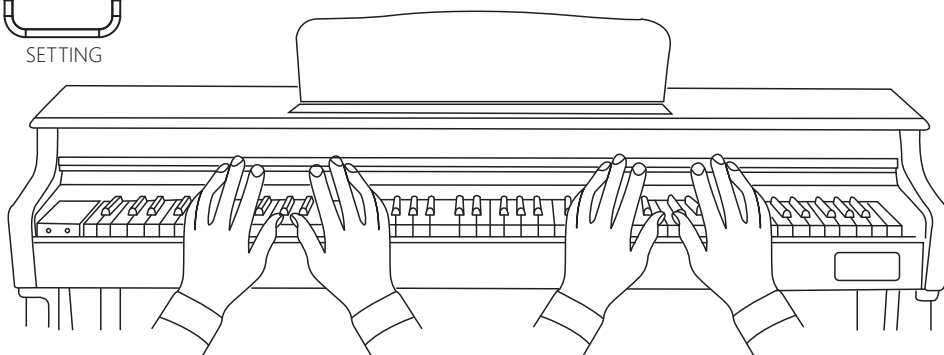

LCD display : Button:

Function Operation

11 DUAL KEYBOARD (DETACHED)

- In the keyboard separation method, the keyboard is divided into two parts with the keyboard separation point, the left hand part is played with a regular tone and the right hand part is played with a different tone.
- Long press (INSERT/DUAL KEYBOARD) key to open the dual keyboard function
 - short press (SETTING) key to select the keyboard separation point function, use (+) key or (-) key or directly press the piano key to select the separation point.
- Short press (SETTING) key to enter the setting status, select the left keyboard volume function, you can adjust the left key keyboard volume.
- The first long press of the (FILLN/SEPARATE) key turns on the keyboard separation (dual keyboard) function, and the second long press of the (FILLN/SEPARATE) key turns off the keyboard separation (dual keyboard) function.