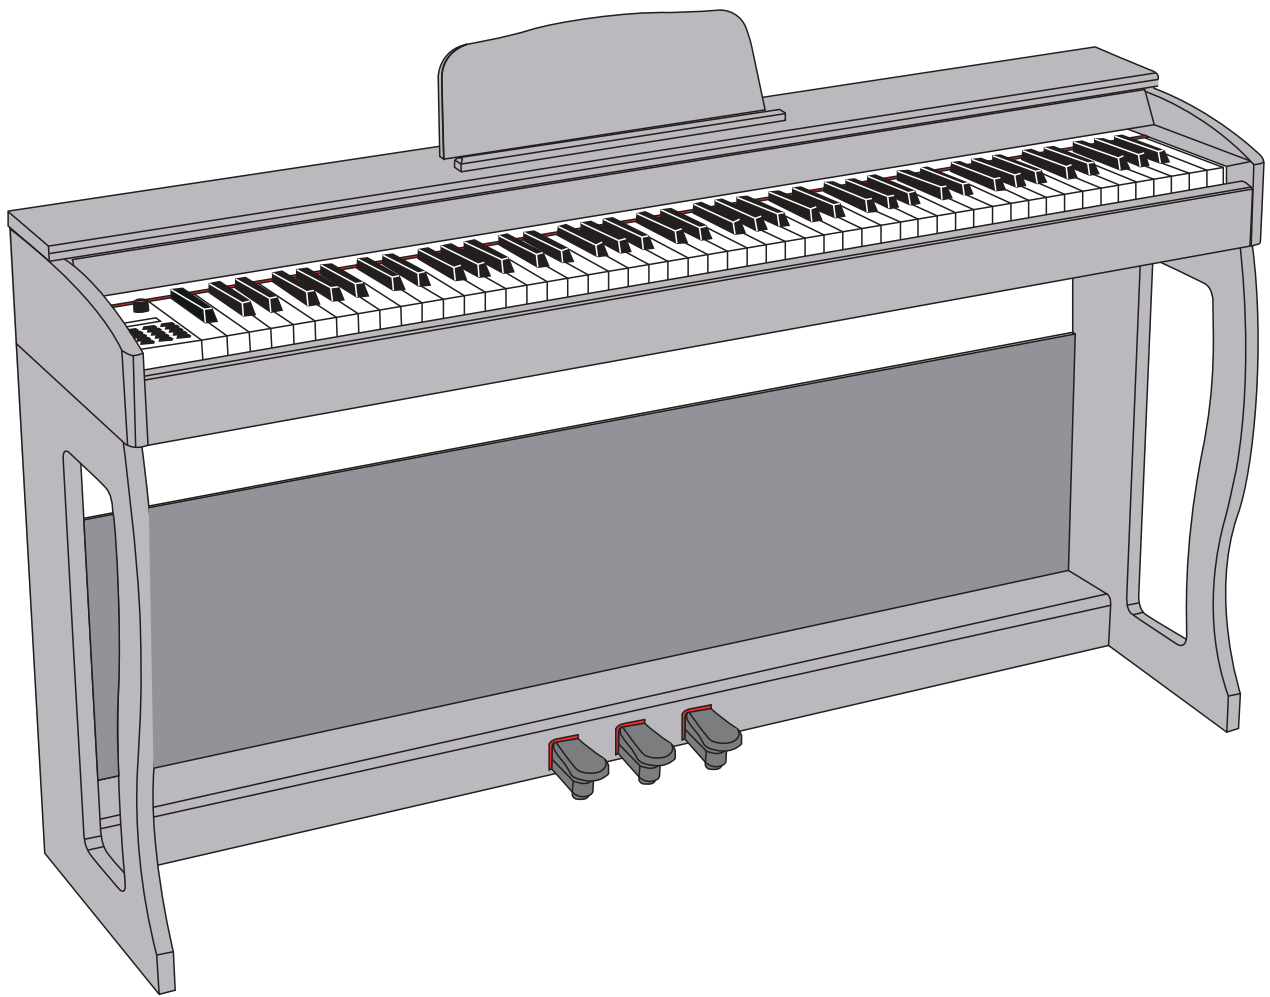

DIGITAL PIANO USER MANUAL

This product is subject to change without prior notice